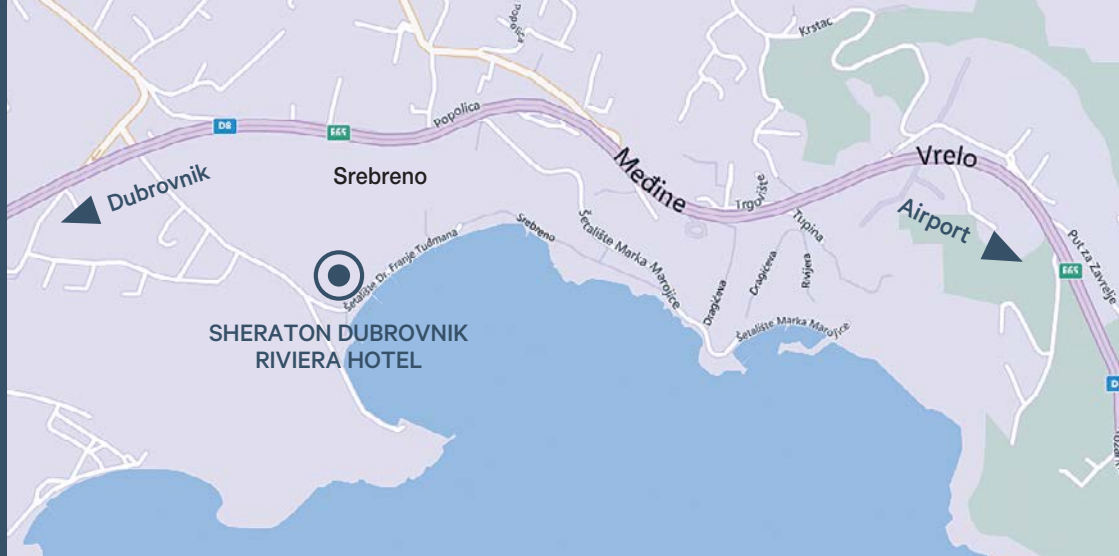

Sheraton[®]

DUBROVNIK RIVIERA HOTEL

Sheraton

SHERATON DUBROVNIK RIVIERA HOTEL

Šetalište dr. F. Tuđmana 17, Srebreno
20207 Mlini, Croatia
T 385 20 60 15 00
F 385 20 60 15 50
sheratondubrovnikriviera.com
sales@sheratondubrovnikriviera.com

GPS COORDINATES
width 42° 37' 24.35" N
length 18° 11' 43.66" E

GPS KOORDINATE
širina 42° 37' 24.35" N
dužina 18° 11' 43.66" E

Creating Memorable Events

Sheraton Dubrovnik Riviera Hotel offers a variety of lavish and modern venues, ideal for all sorts of events. Whether you are planning a business meeting, large scale, high level international conferences or elegant banquets, our experienced team will carefully plan every detail of your event. The largest hotel congress venue in Croatia, Orlando, which can accommodate over 1000 delegates and be easily adapted to three smaller meeting rooms, along with the additional four, multifunctional meeting rooms with natural lightning; Minčeta, Lovrijenac, Lokrum and Koločep, will exceed all your expectations.

EXPLORE DUBROVNIK

Ideally located between Dubrovnik International Airport and Dubrovnik city centre, Sheraton Dubrovnik Riviera Hotel is the perfect jumping-off point for exploring the Riviera's iconic attractions, from old city walls to the mystical island Lokrum.

UPOZNAJTE DUBROVNIK

Idealno smješten između Zračne luke Dubrovnik te gradskog središta, Sheraton Dubrovnik Riviera Hotel je savršena polazišna točka za istraživanje lokalnih atrakcija, od dubrovačkih starih zidina do tajnovitog otoka Lokrum.